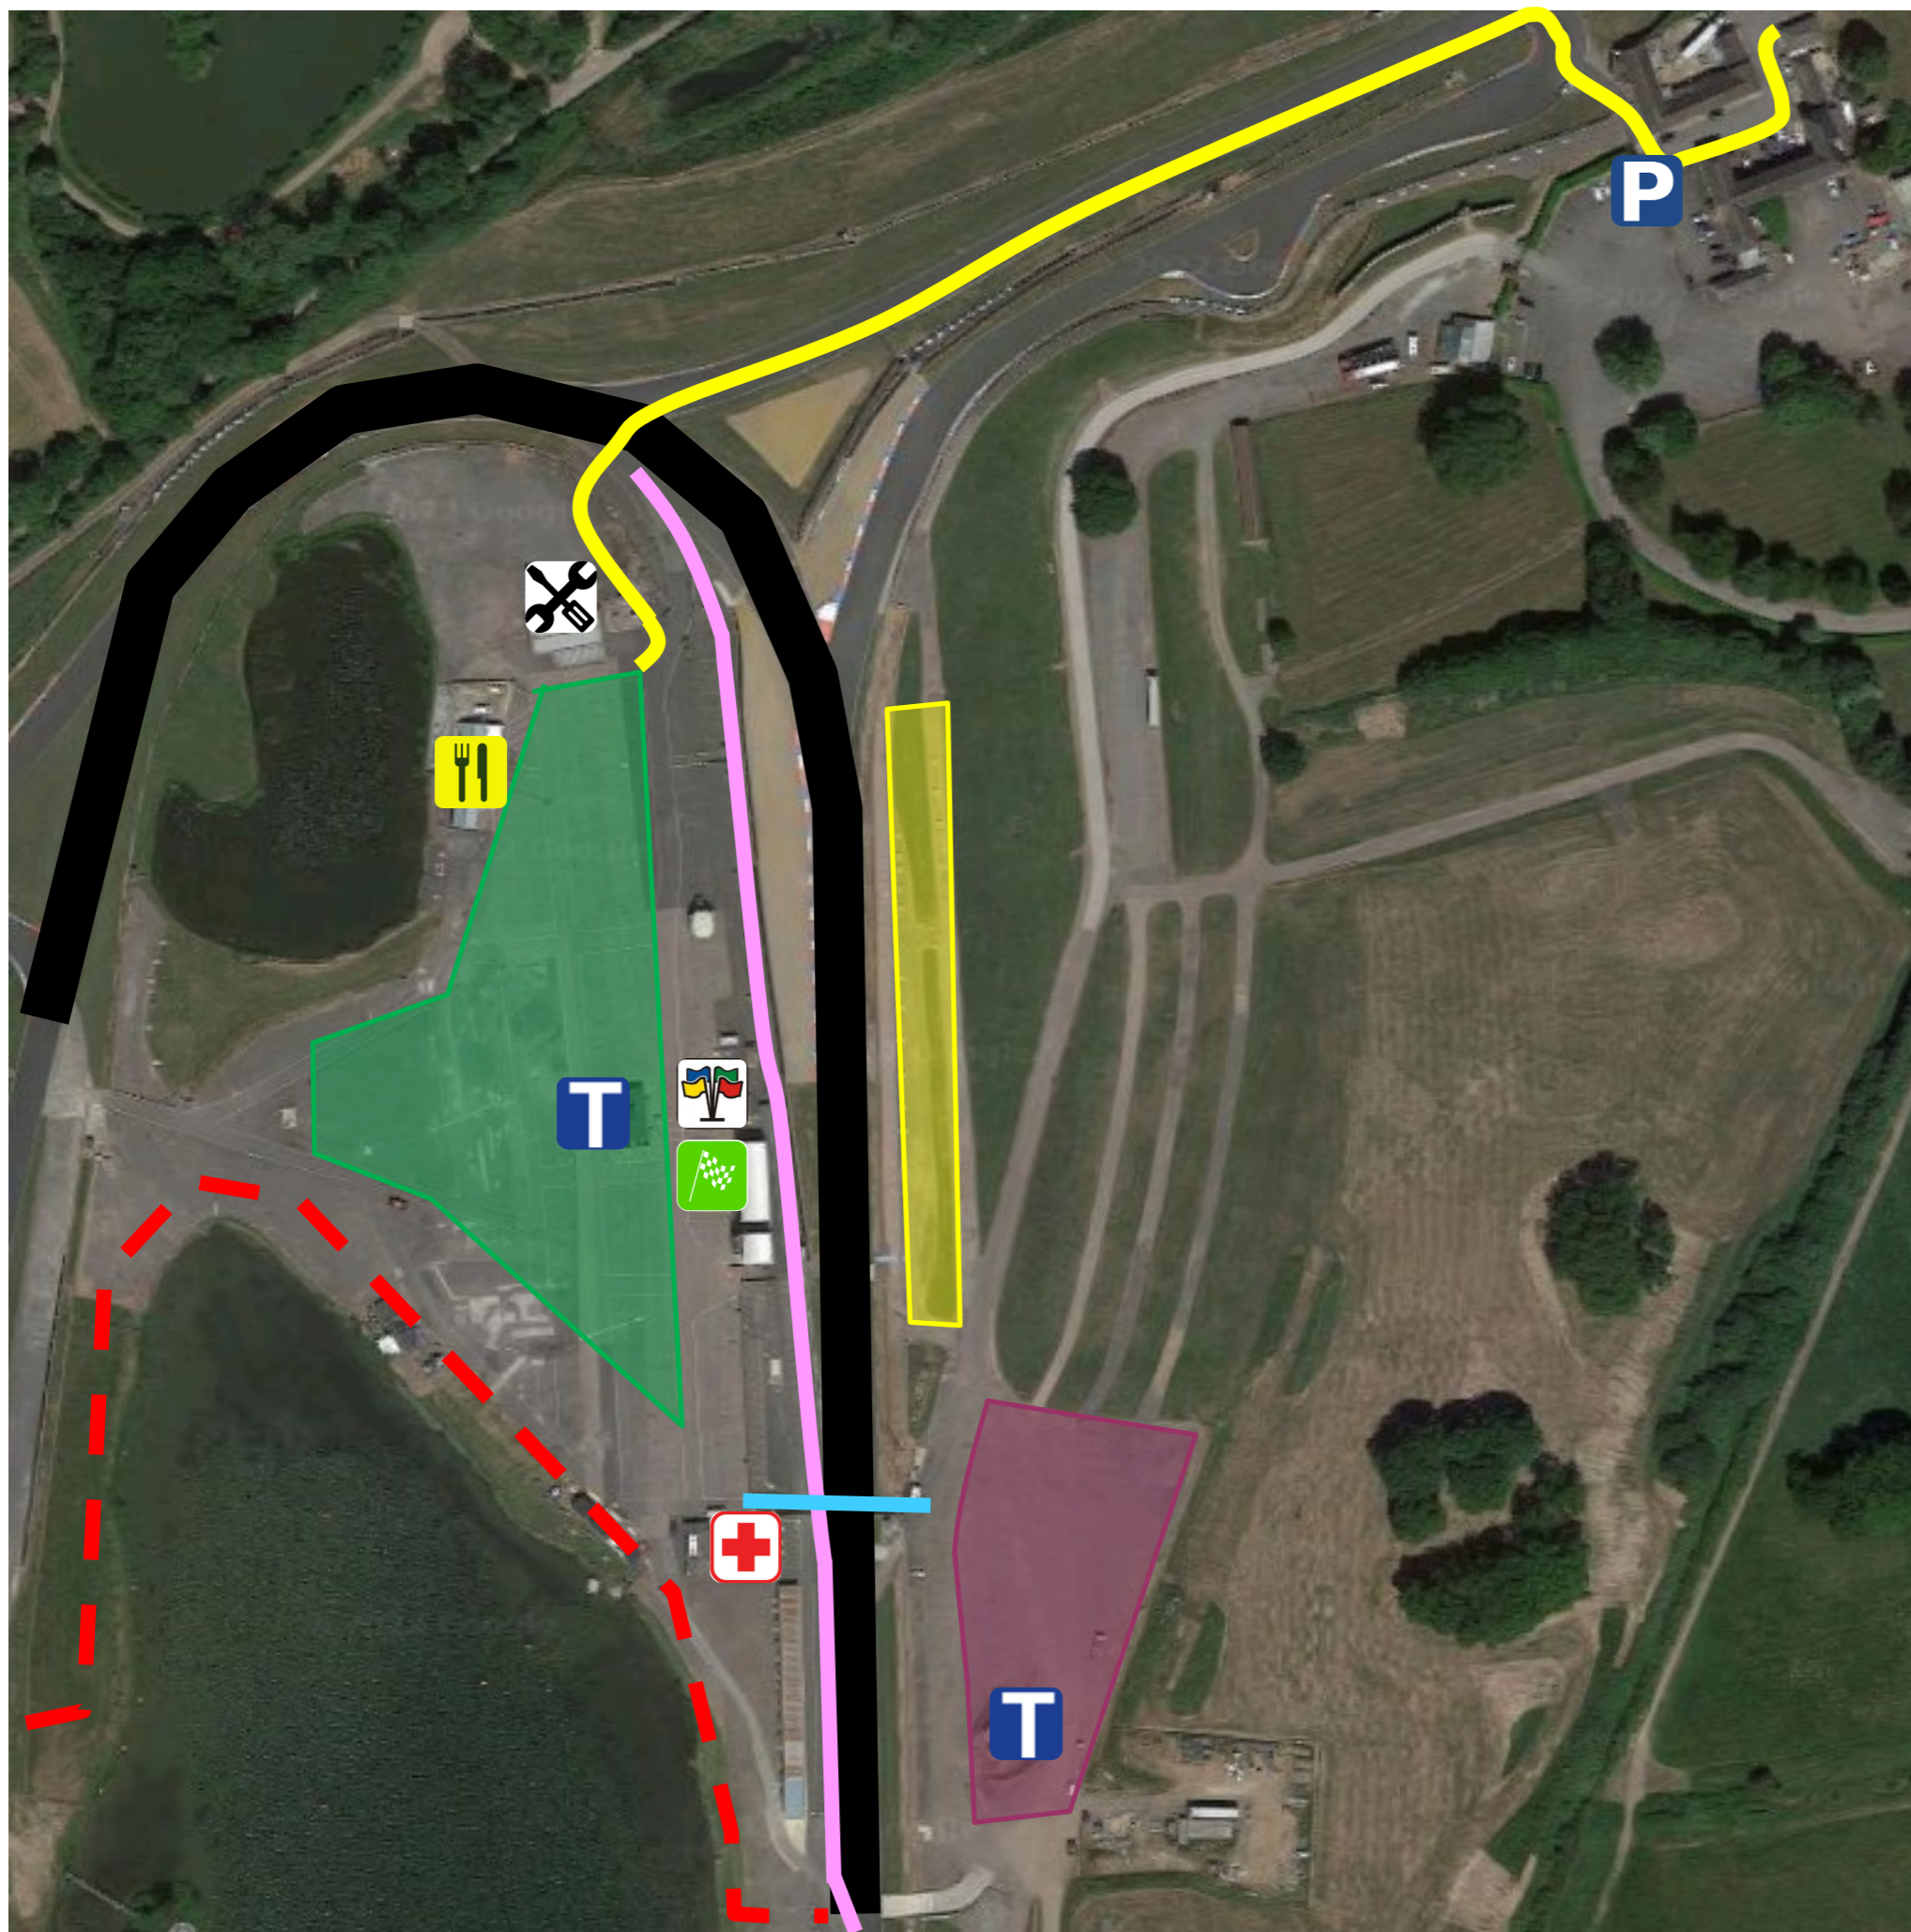

Bosworth Road to  
Stapleton Lane

Main Gate

Track Layout

Parking Attendant

On Site Route

Track Direction

-  Race Admin
-  First Aid
-  Briefing/Prize Giving
-  Scrutineering
-  Spectator Zone
-  Do not Cross
-  On Site Route to Parking
-  Pedestrian crossing
-  Parking Attendant
-  Catering
-  Toilets
-  Competitor Parking
-  Pitlane
-  Paddocks/Garages