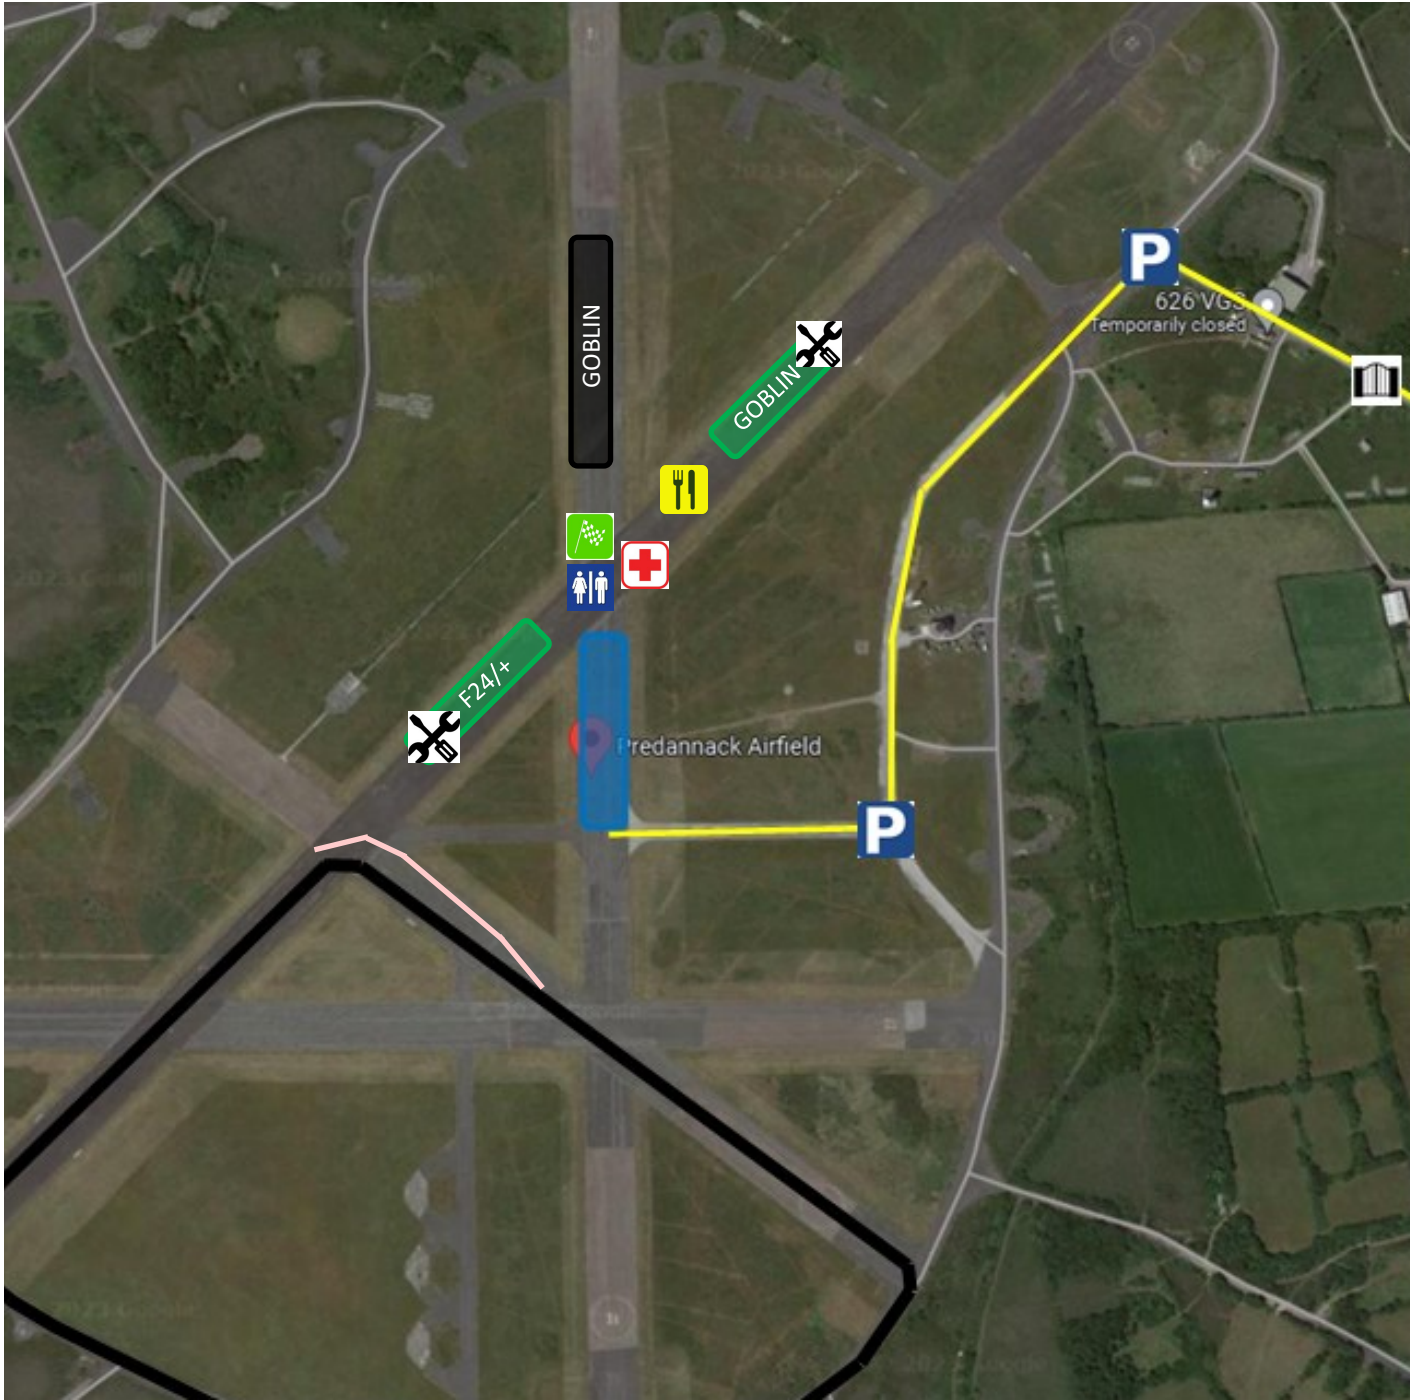

Turn off of A3083

 Main

 Parking Attendant

 Track

 On Site Route

Race Admin

First Aid

Scrutineering

Spectator Zone

Do not Cross

On Site Route to Parking

Parking Attendant

Catering

Toilets

Pitlane

Paddocks/Garages